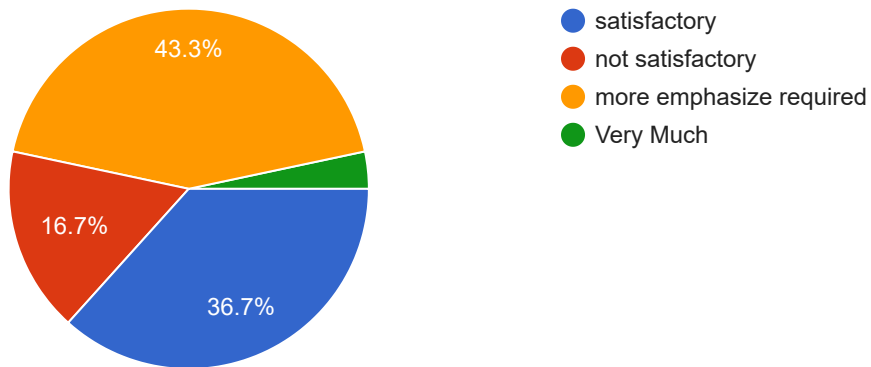

2. I FOUND USE OF ICT (Information and Communications Technology) CONTENT IN SYLLABUS FOR PRODUCING EFFICIENT ARCHITECTS IS

30 responses