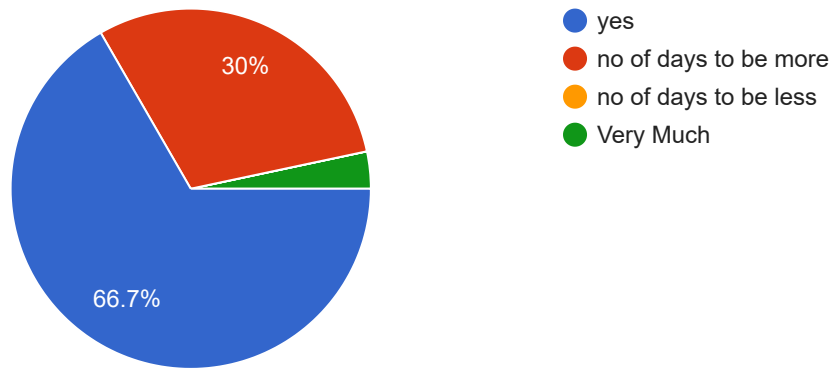

3. I FOUND 120 DAYS PRACTICAL TRAINING IN NINTH SEMESTER AS PER SYLLABUS IS APPROPRIATE

30 responses