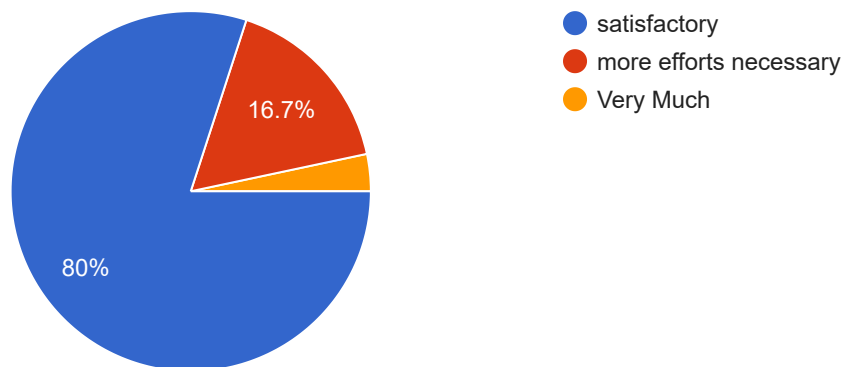

4. I FOUND PERFORMANCE OF TRAINEE IN MY OFFICE IS

30 responses