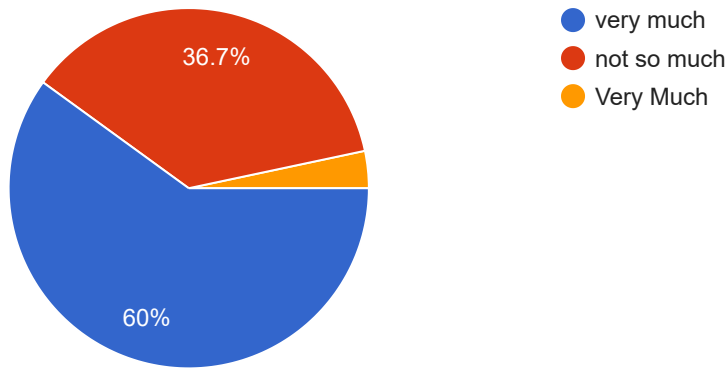

STES's Sinhgad College of Architecture, Pune FEEDBACK FORM: EMPLOYER

30 responses

[Publish analytics](#)

Untitled section

1. I AM SATISFIED WITH SUBJECTS AND CONTENTS IN SYLLABUS OF SPPU(SAVITRIBAI PHULE PUNE UNIVERSITY) FOR ALL FIVE YEARS TO PRODUCE EFFICIENT ARCHITECTS

30 responses