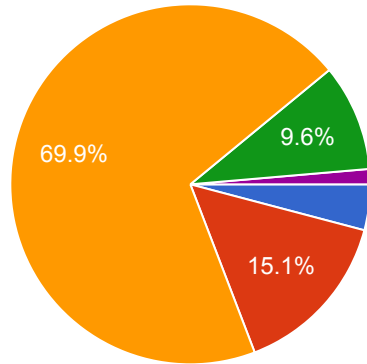

Advance Building Construction and Services

73 responses

- Significantly above expectations
- Above expectations
- Meets expectations
- Below expectations
- Significantly below expectations

Research In Architecture

73 responses