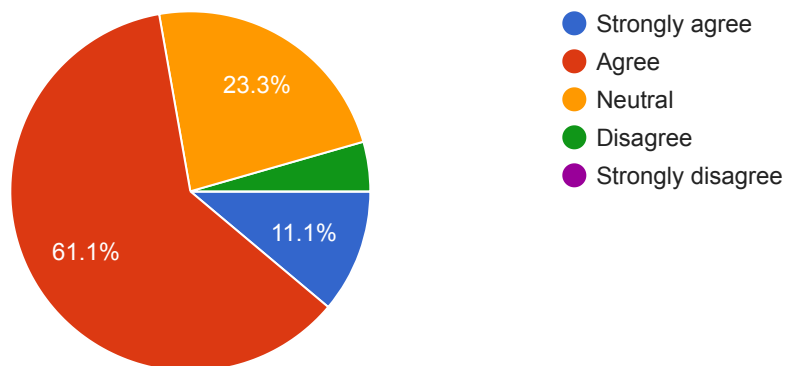

Was able to relate to teaching methods and understand the concept taught in the classroom/ studio

90 responses

Learning value:

Teaching method is helpful in understanding of concept, analytical abilities, widening of knowledge, drafting and communication skills etc.

90 responses

The use of ICT in the teaching-learning process enhanced / made learning more understandable

90 responses