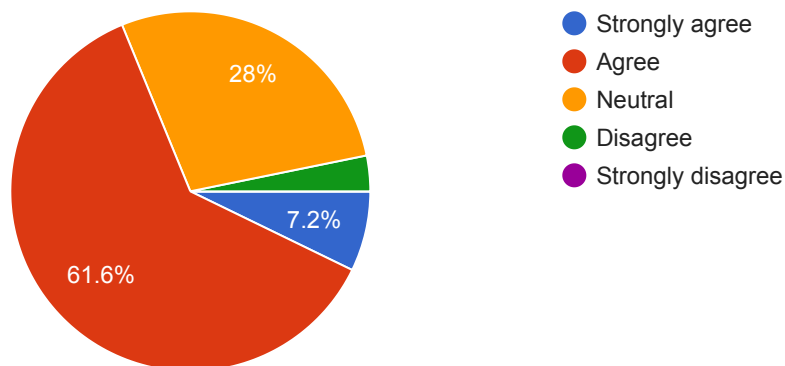

The use of ICT in the teaching-learning process enhanced / made learning more understandable

125 responses