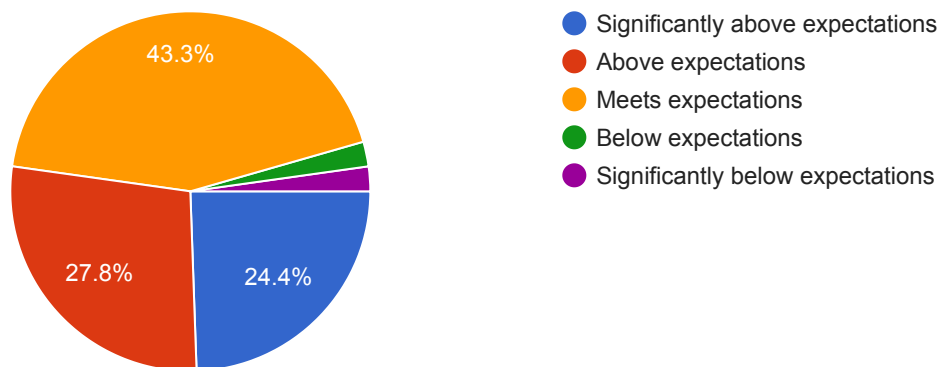

ankitapawarpatil720@gmail.com

viveklad1105@gmail.com

Division :

Copy

90 responses

My academic performance in following subjects was:

Copy

Architectural Design

90 responses

Building Construction and Materials

Copy

90 responses