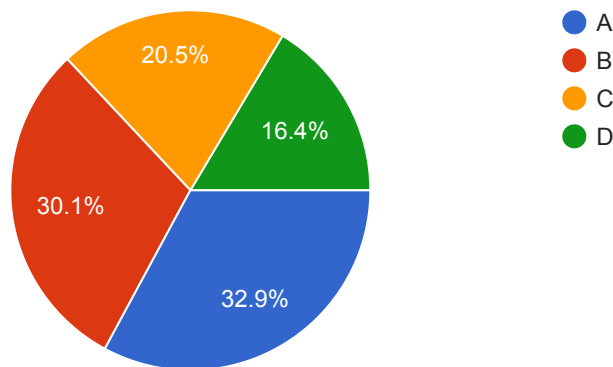

abhishekraykar7927@gmail.com

godseomkar91@gmail.com

shraddhapotdar1512@gmail.com

kanchangore123@gmail.com

rajshresearch9@gmail.com

rashmipatil3172@gmail.com

salonisawant23@gmail.com

janhaviyerawar@gmail.com

Division :

Copy

73 responses