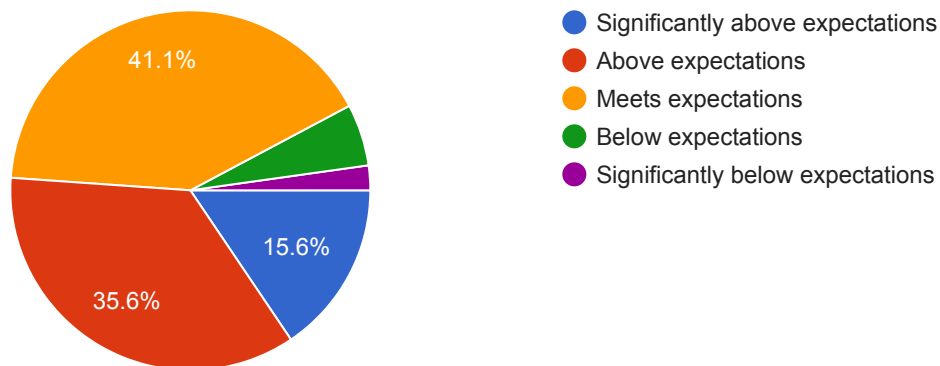

Architectural Design

90 responses

Building Construction and Materials

Copy

90 responses