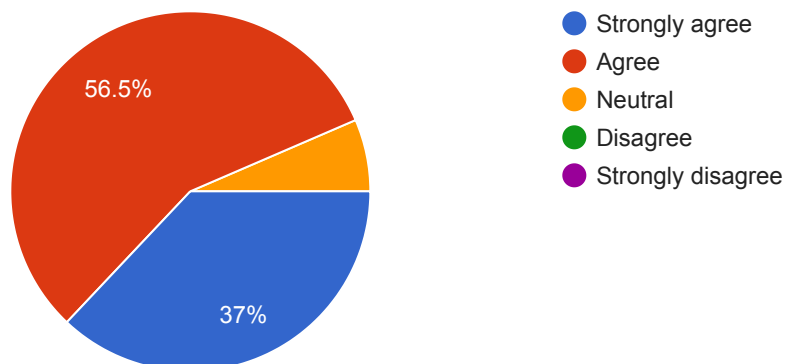

The use of ICT in the teaching-learning process enhanced / made learning more understandable

108 responses