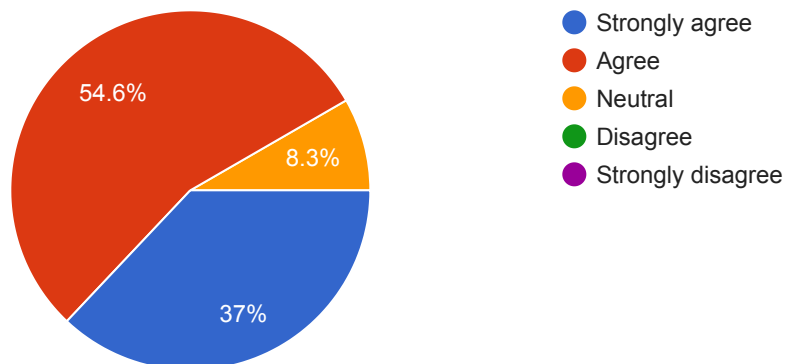

Learning value:

Teaching method is helpful in understanding of concept, analytical abilities, widening of knowledge, drafting and communication skills etc.

108 responses