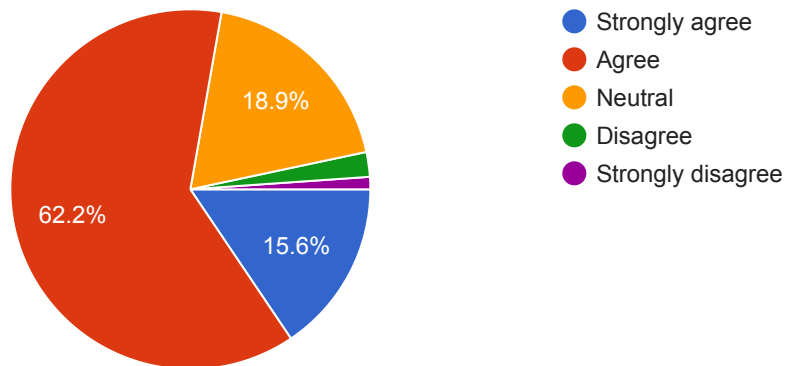

90 responses

Learning value:

Teaching method is helpful in understanding of concept, analytical abilities, widening of knowledge, drafting and communication skills etc.

90 responses

The use of ICT in the teaching-learning process enhanced / made learning more understandable