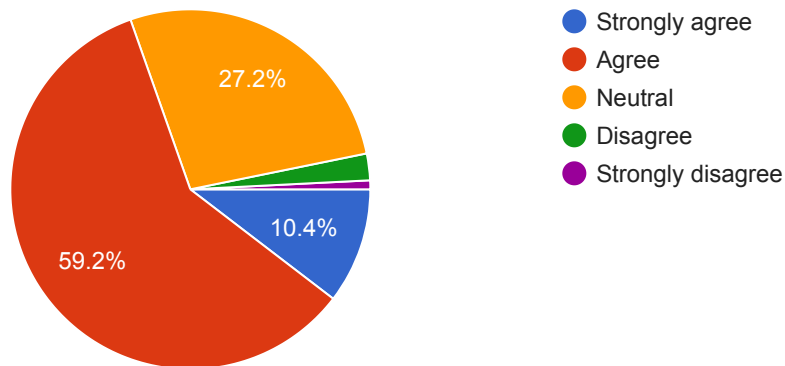

125 responses

Learning value:

Teaching method is helpful in understanding of concept, analytical abilities, widening of knowledge, drafting and communication skills etc.

125 responses

The use of ICT in the teaching-learning process enhanced / made learning more understandable